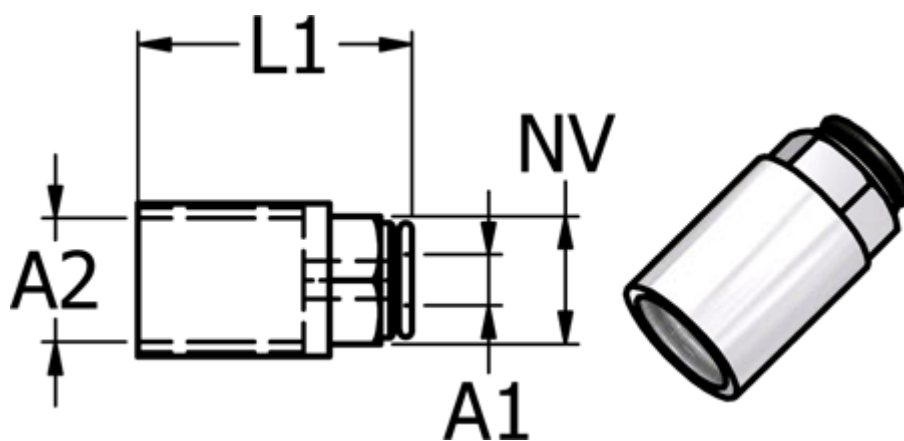

# Data Sheet

Article number: 5867460144

Description: Metal fitting 746.014-4, Ø4 - G 1/4"  
Push-in straight connector

## Measures

Ext. hose diameter = 4	
L1	= 28.6
NV	= 10
Thread A2	= G 1/4"